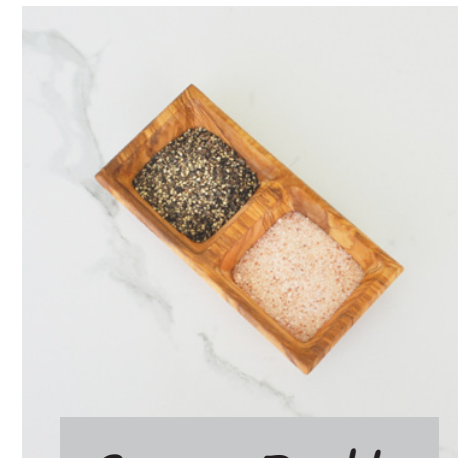

**Dipping Bowl Square - Large**  
4.25"  
Code: OL455

Also available as a gift set!

**Dipping Bowl Rustic**  
4.5" x 2.5"  
Code: OL340

**Branch Bowl**  
5.5"  
Code: OL285

**Pinch Bowl**  
2.5"  
Code: OL450