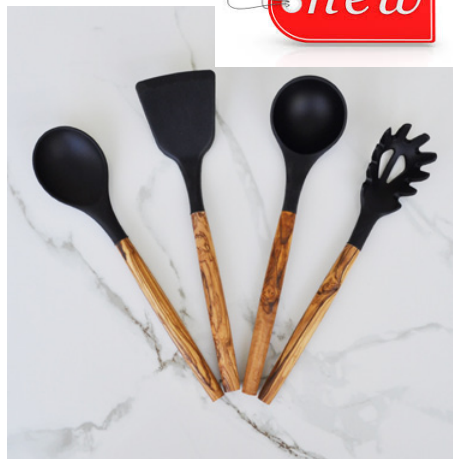

**Heart Dish  
and Spoon  
Gift Set**  
Code: OL379

**Bottle Stopper**  
x1 Assorted  
Code: OL128

**Square Top  
Bottle Stopper**  
Code: OL404

**Salt Cellar and Salt Scoop Gift Set**  
Code: OL330

**Olive Dish and Olive Stabber Gift Set**  
Code: OL327

**Cooking Spoon Gift Set**  
4 pieces  
Code: OL332

**Natural Boat Shaped Bowl and Salad Servers Gift Set**  
Code: OL331

**Small Spoons Gift Set**  
4 pieces  
Code: OL333

**Sushi Board and Chopsticks Gift Set**  
Code: OL463

**White Silicone and Olive Wood Utensils - Set of 4**  
Code: OL453

**Black Silicone and Olive Wood Utensils - Set of 4**  
Code: OL462

**Spoon and Spoon Rest Gift Set**  
Code: OL343

**Cheese Board (13") and Cheese Knife Gift Set**  
Code: OL328