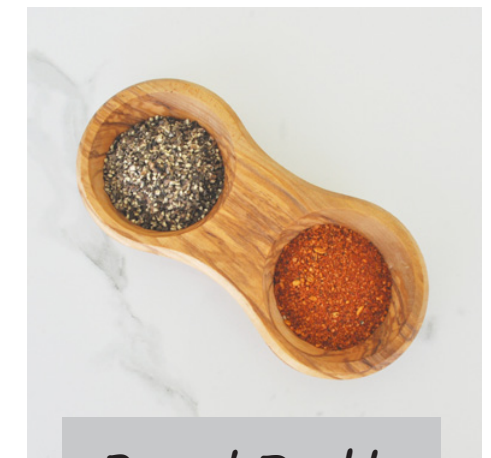

Dipping Bowl Rustic
4.5" x 2.5"
Code: OL340